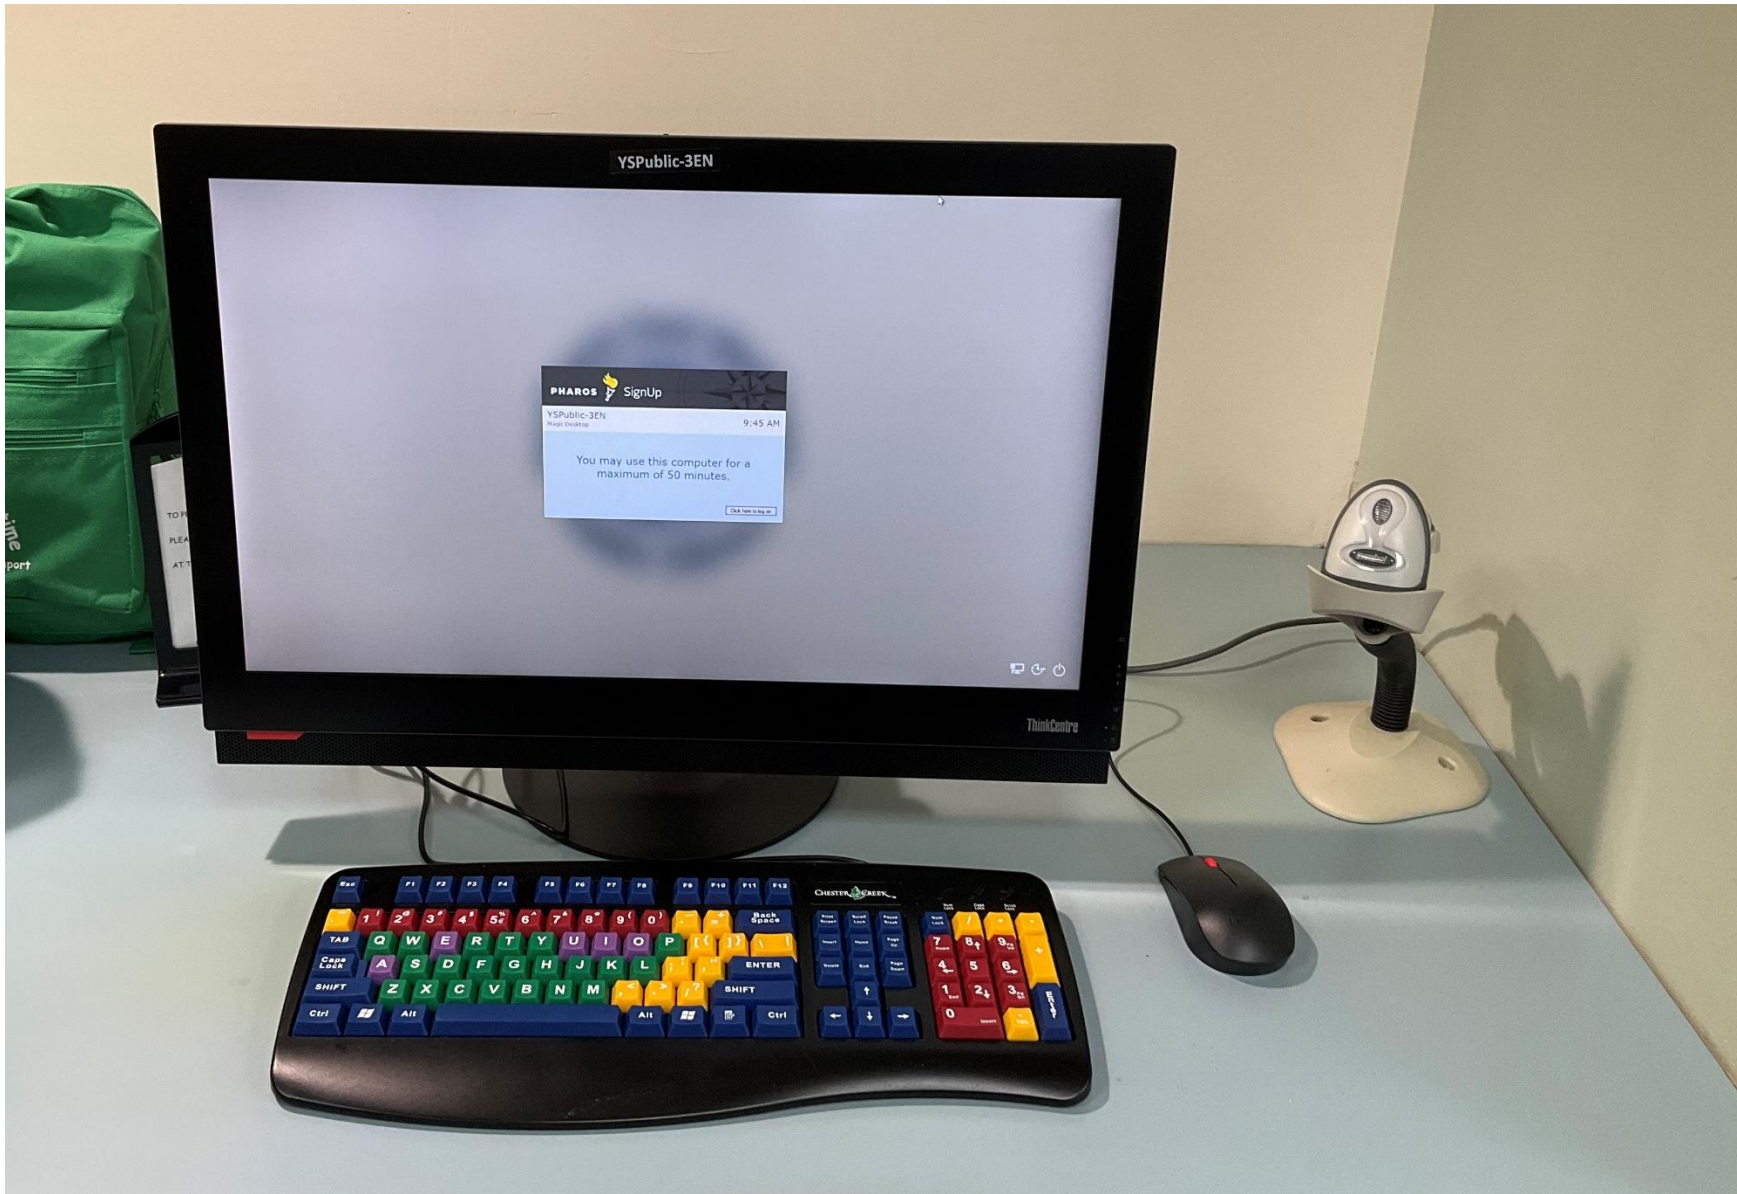

This is my library: East Northport Public Library

**My library has the bear statue and a
playground next to it.**

**When I enter the library,
I come in with my quiet voice.**

**I can use the elevator or the stairs
to get to the Children's Room.**

CHILDRENS ROOM

This is the Children's Room.

Now I am in the Children's Room.

I can play, read, or relax here.

I can go to this desk and ask a librarian to help me if I need anything.

I can look for books.

I can look for movies.

**I can read and relax in the
Read To Your Bunny corner.**

I can play here.

I can use the computer to play a game, look up information, or work on homework.

I might go to a library program in this room.

I can use the bathroom near the Children's Room.

This is my library card.

I can use my library card to check out books, movies, and many other materials.

**I can check out and return materials at the
Circulation Desk.**

If my grown-up lets me, we can go upstairs to get a snack or a drink at the café.